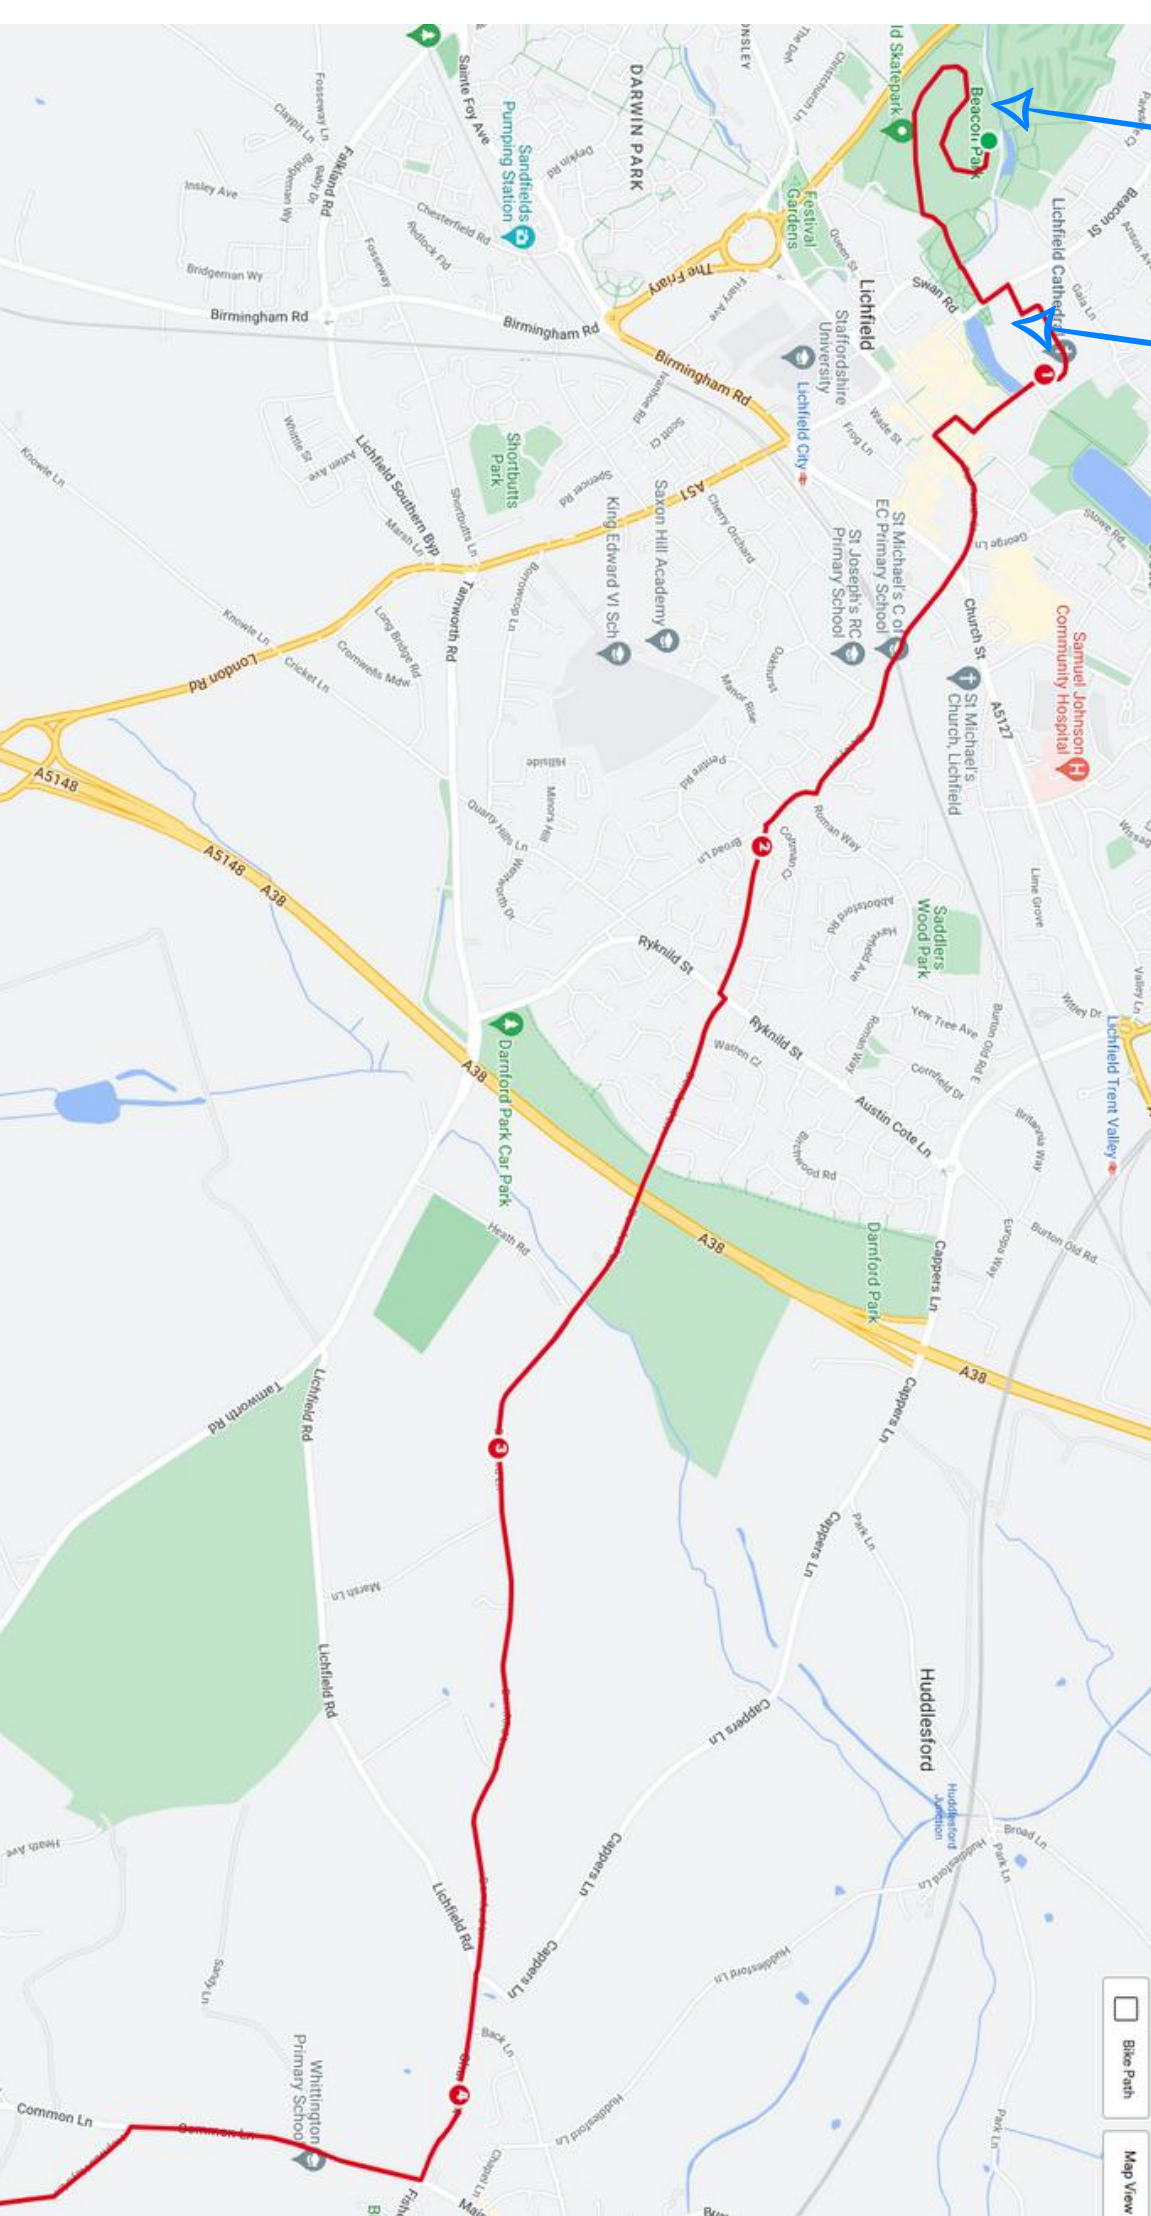

Start in Beacon Park